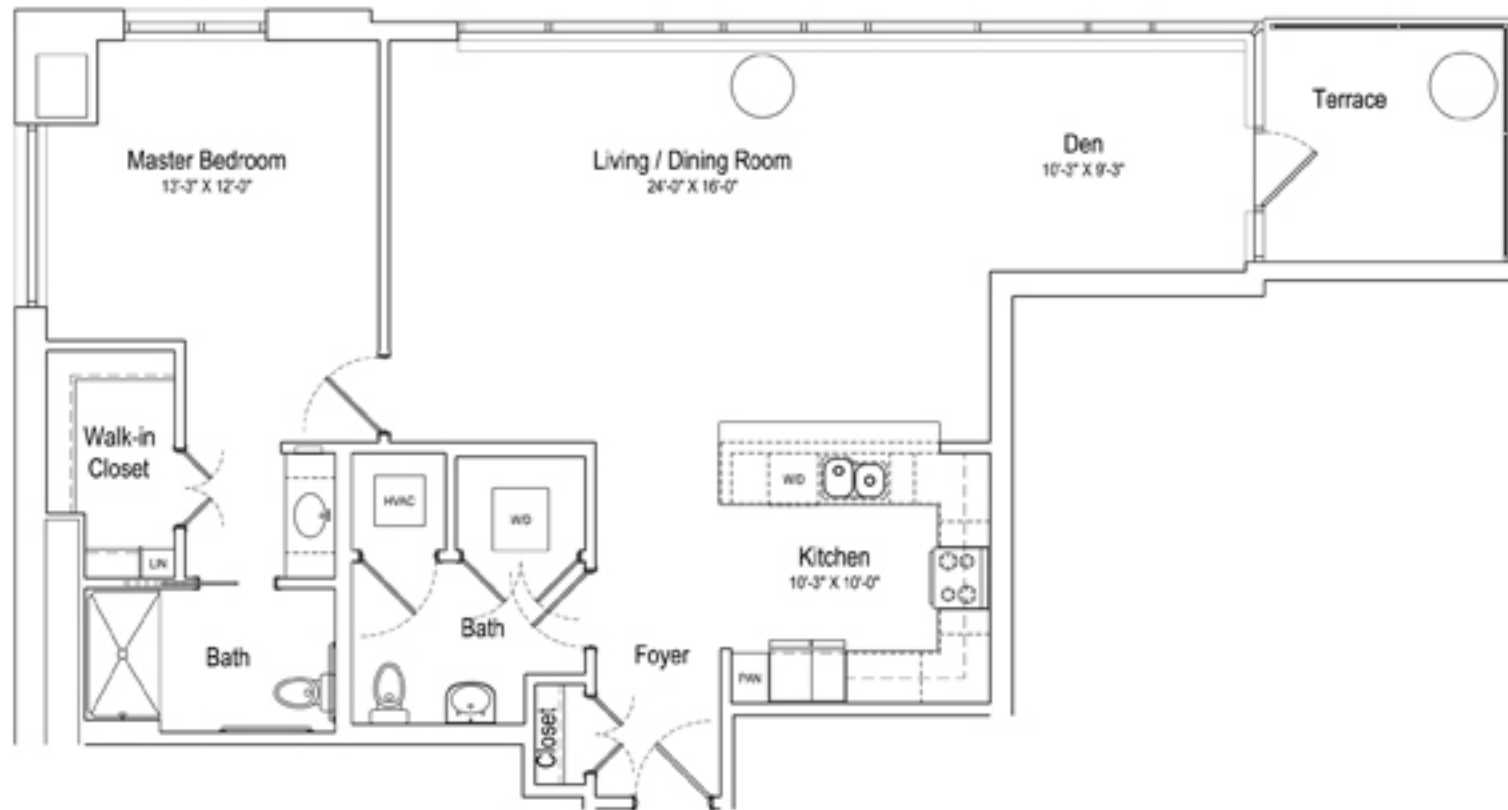

# Amherst

1 Bedroom and 1 1/2 Bathrooms  
with Den  
1,135 Square Feet  
Floors 3 - 16