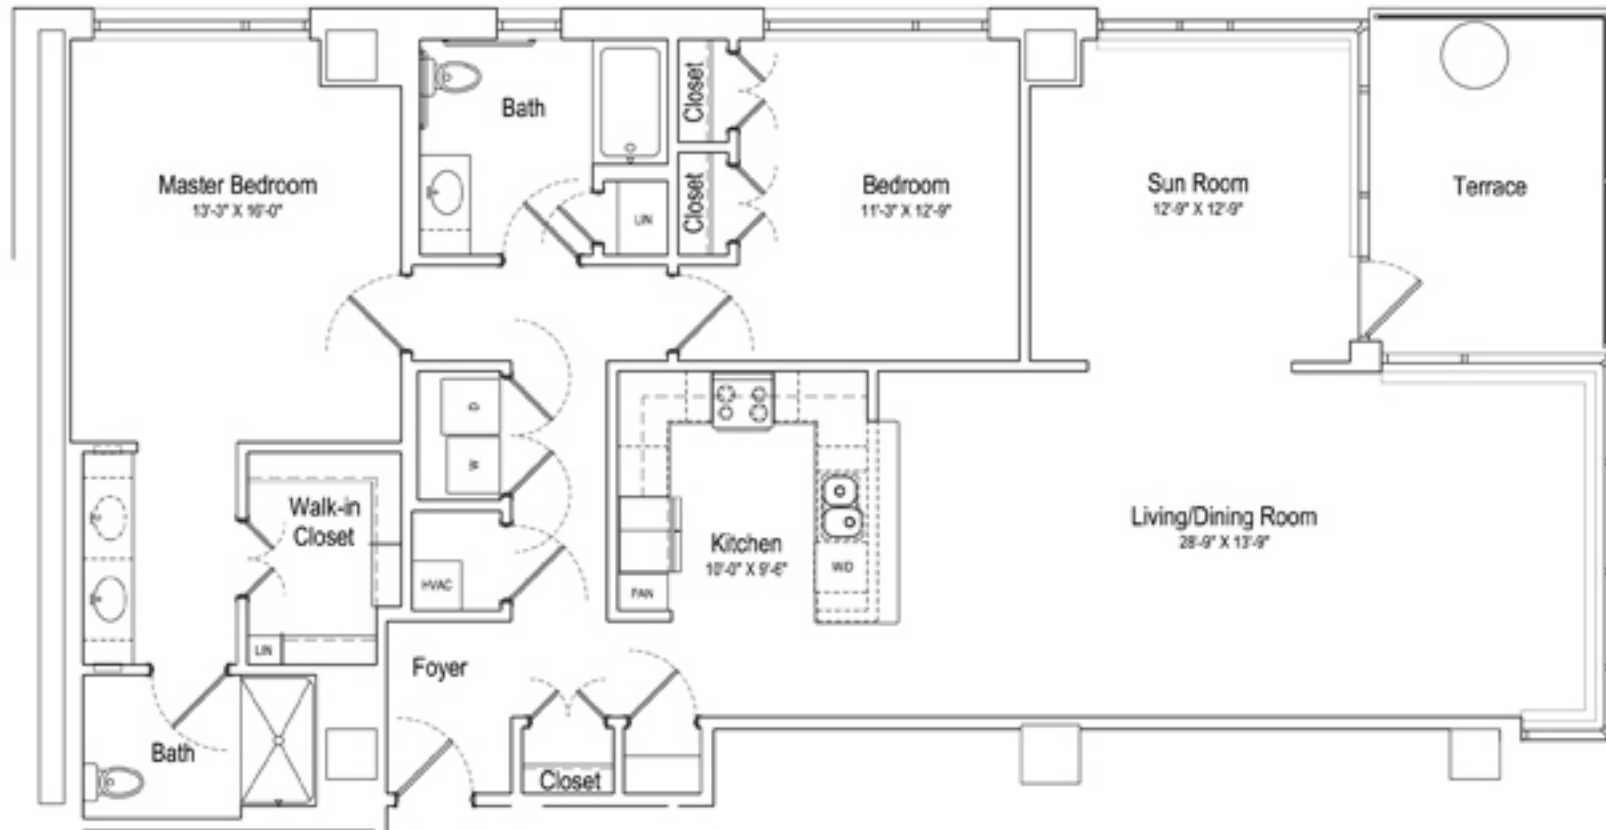

# Dover

**2 Bedrooms and 2 Bathrooms  
with Sunroom or Den  
1,630 Square Feet  
Floors 7 - 20**

Square footages and room dimensions are preliminary and approximate and may be subject to change.